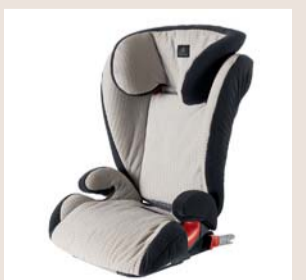

3. MA000 970 18 00/9G43